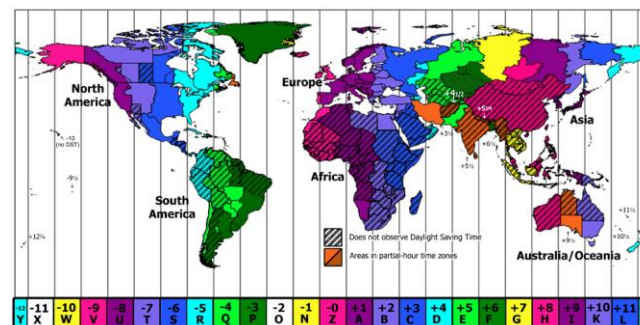

Third Quarter

Waning Crescent

Waning Gibbous

New Moon

Full Moon

Waxing Crescent

Waxing Gibbous

First Quarter

© timeanddate.com